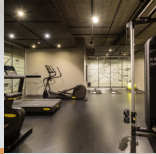

Zleep
HOTELS

Go to Zleep
smiling.

zleep.com